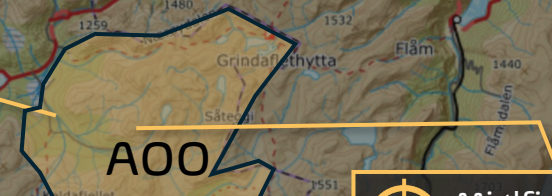

Medical installations (Brandset)

Camp Brandset

Voss Ambulance dispatch

Mjølfjell/ Brandset LFX Training area

Voss Hospital Role III
33,5km

Air ambulance dispatch

Haukeland University Hospital Role IV
136km