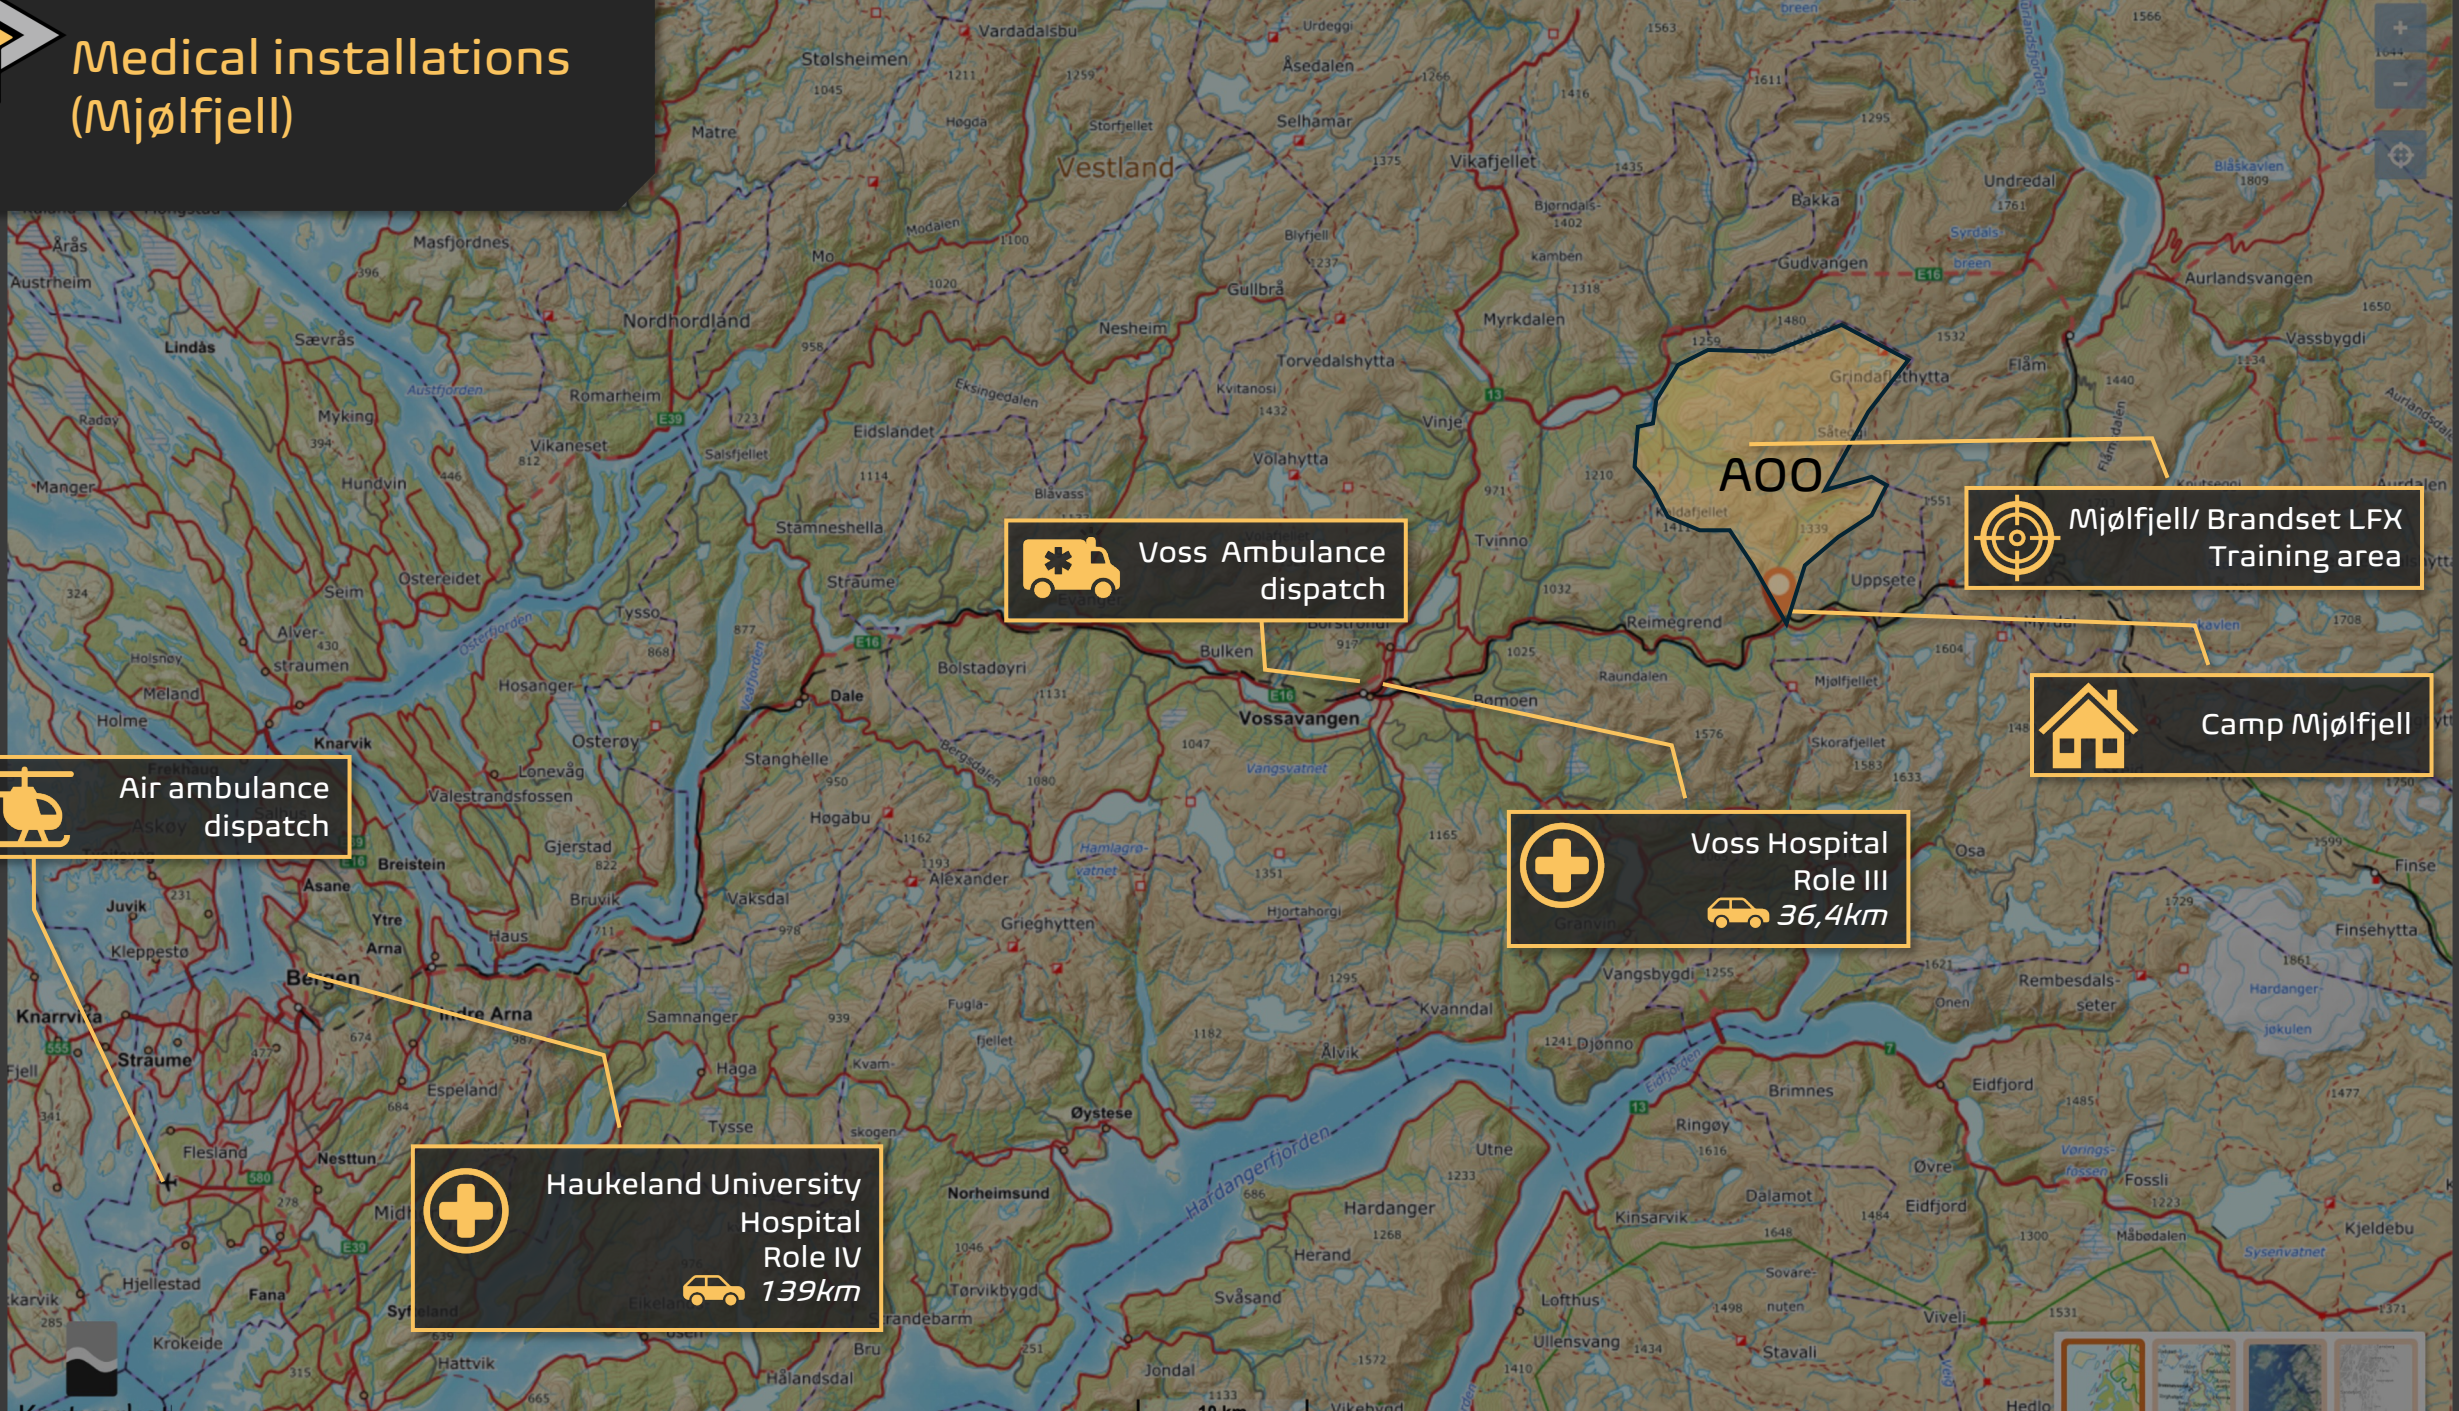

Overview, transportation

Camp Brandset

Camp Mjølfjell

Town of Vossvangen

Bergen City

Bergen Airport Flesland

Oslo Airport Gardermoen

Port, Oslo Denmark Germany

Port, Larvik Denmark

Port, Kristiansand Denmark

Stavanger Airport Sola

Medical installations (Mjølfjell)

 **Voss Ambulance dispatch**

 **Mjølfjell/ Brandset LFX Training area**

 **Camp Mjølfjell**

 **Voss Hospital Role III**
 **36,4km**

 **Haukeland University Hospital Role IV**
 **139km**

 **Air ambulance dispatch**

Medical installations (Brandset)

Camp Brandset

Voss Ambulance dispatch

Mjølfjell/ Brandset LFX Training area

Voss Hospital Role III
33,5km

Air ambulance dispatch

Haukeland University Hospital Role IV
136km

Camp Mjølfjell infrastructure

Maintenance building
Garage
Strongrooms

Classroom
Welfare area

HQ
Training staff & VIP barracks

DFAC
Showers and WC
Sauna
GYM